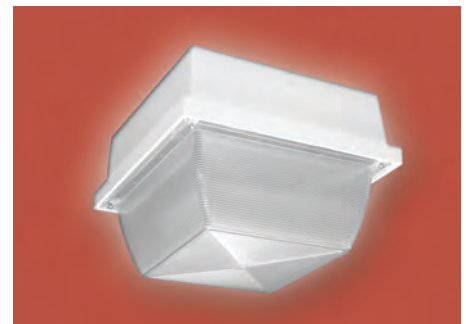

## CM101 Series VANDAL RESISTANT/HIGH ABUSE CEILING/WALL MOUNT QL INDUCTION

### ORDERING INFORMATION

**SERIES**  
CM101 = CM101 Series

**SIZE** = 12" x 12" x 9"

**LAMP TYPE**  
QL = QL Induction  
PCF = Philips Compact Fluorescent

**LAMP QUANTITY/WATTAGE**  
AA = 1 Lamp 55 Watt (QL)  
A = 1 Lamp 85 Watt (QL)  
B = 1 Lamp 80 Watt (PCF)

**COLOR TEMPERATURE**  
3 = 3000K  
4 = 4000K

**VOLTAGE**  
1 = 120 Volts  
2 = 200-277 Volts

**FINISH**  
BK = Black  
BZ = Bronze (*standard*)  
NA = Natural Aluminum  
WH = White  
CC = Custom Color

**OPTIONS**  
9002 = Tamperproof Screwdriver  
9206 = 120 Volt Integral Photocell  
9221 = 200-277 Volt Integral Photocell  
EB = Electronic Ballast  
FS = GLR Fuse and Holder  
OP = Opal Lens — Injection Molded Polycarbonate  
QMB = Quick Mount Bracket  
QL-R = QL Reflectorized Lamp

### FEATURES/SPECIFICATIONS

- GASKETING— High Temperature, Non-aging black EPDM and/or neoprene rubber concealed in housing pocket & enclosed by cast-in drip shield & rear wire entrance hole to protect against outside contaminants.
- HOUSING— Heavy wall cast aluminum.
- FINISH— Bronze (BZ) Standard Color Oven Baked Polyester Powder Coat. Black (BK), Natural Aluminum (NA), White (WH), Custom Color (CC) optional.
- REFLECTOR— .032 textured aluminum for high efficiency and reduced arc tube voltage rise.
- LENS— .125" thick UV stabilized injection molded clear prismatic high impact polycarbonate. Optional opal.
- BALLAST— Induction High Frequency Electronic.
- LAMP— QL Induction. QL (QL-R) with Reflectorized Lamp optional.
- MOUNTING— Ceiling or Wall Mount.
- OPTIONS— Quick (QMB) Mounting Bracket.
- UL/ULC— Manufactured in conformity to current UL/ULC U.S. and Canadian safety standards - Suitable for wet locations