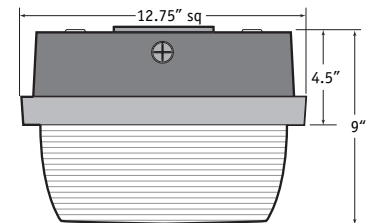

COLOR TEMPERATURE
3 = 3000K
4 = 4000K

VOLTAGE
1 = 120 Volts
2 = 200-277 Volts

FINISH
BK = Black
BZ = Bronze (*standard*)
NA = Natural Aluminum
WH = White
CC = Custom Color

OPTIONS
9002 = Tamperproof Screwdriver
9206 = 120 Volt Integral Photocell
9221 = 200-277 Volt Integral Photocell
EB = Electronic Ballast
FS = GLR Fuse and Holder
OP = Opal Lens — Injection Molded Polycarbonate
QMB = Quick Mount Bracket
QL-R = QL Reflectorized Lamp

FEATURES/SPECIFICATIONS

- GASKETING— High Temperature, Non-aging black EPDM and/or neoprene rubber concealed in housing pocket & enclosed by cast-in drip shield & rear wire entrance hole to protect against outside contaminants.
- HOUSING— Heavy wall cast aluminum.
- FINISH— Bronze (BZ) Standard Color Oven Baked Polyester Powder Coat. Black (BK), Natural Aluminum (NA), White (WH), Custom Color (CC) optional.
- REFLECTOR— .032 textured aluminum for high efficiency and reduced arc tube voltage rise.
- LENS— .125" thick UV stabilized injection molded clear prismatic high impact polycarbonate. Optional opal.
- BALLAST— Induction High Frequency Electronic.
- LAMP— QL Induction. QL (QL-R) with Reflectorized Lamp optional.
- MOUNTING— Ceiling or Wall Mount.
- OPTIONS— Quick (QMB) Mounting Bracket.
- UL/ULC— Manufactured in conformity to current UL/ULC U.S. and Canadian safety standards - Suitable for wet locations

EXAMPLE:
CM101-QL-A-2-BK

SUBMITTAL INFORMATION

Project: _____
Location: _____
Catalog No.: _____
Fixture Type: _____